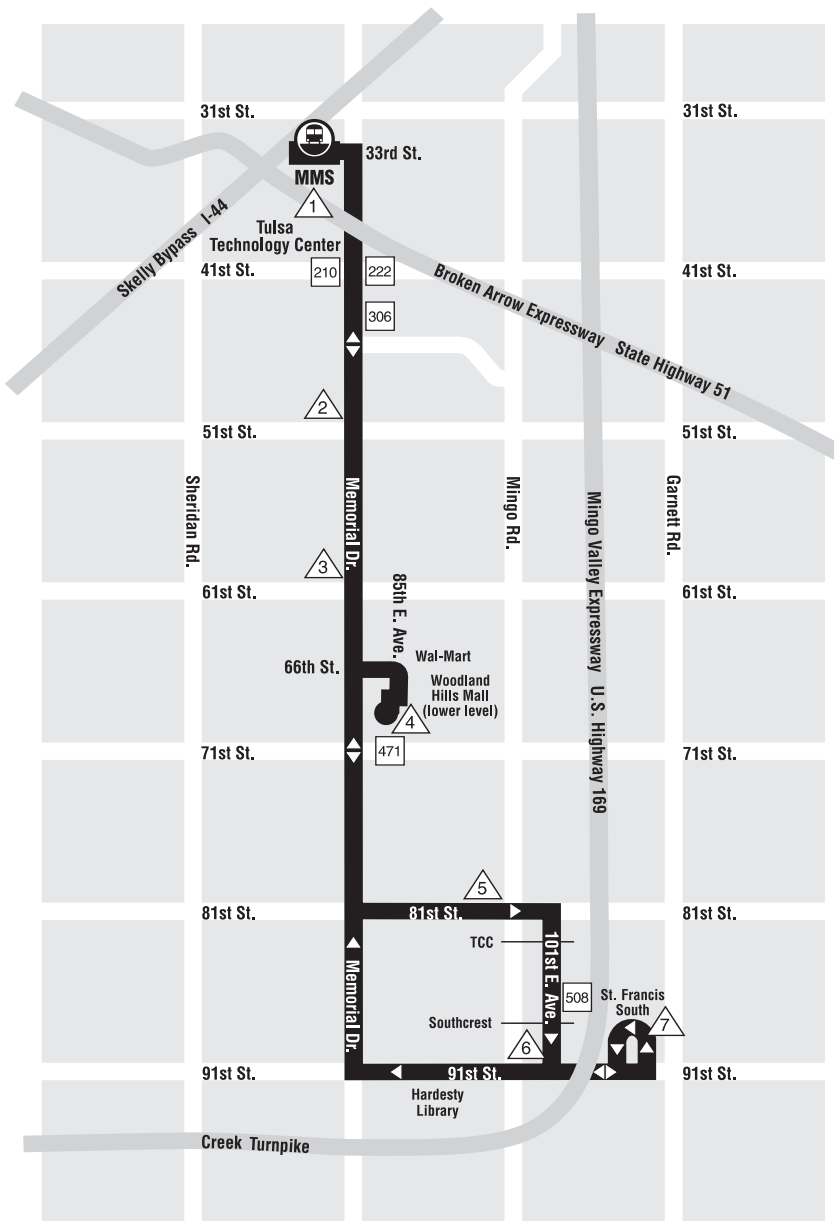

# 318 MEMORIAL • MONDAY - FRIDAY / SATURDAY

**Note: High traffic route.**  
**Traffic on this route may cause delays.**

 **Timing Point:**  
 See timetables on following schedule.  
 Timing points with two times denote both arrival and departure times.

 **Intersecting Routes**

 **Bus Stations**  
 DAS - Denver Avenue (Downtown)  
 MMS - Memorial Midtown Station

- Hardesty Library
- St. Francis South
- Southcrest Hospital
- Tulsa Community College SE Campus
- Tulsa Technology Center
- Woodland Hills Mall
- Wal-Mart Supercenter